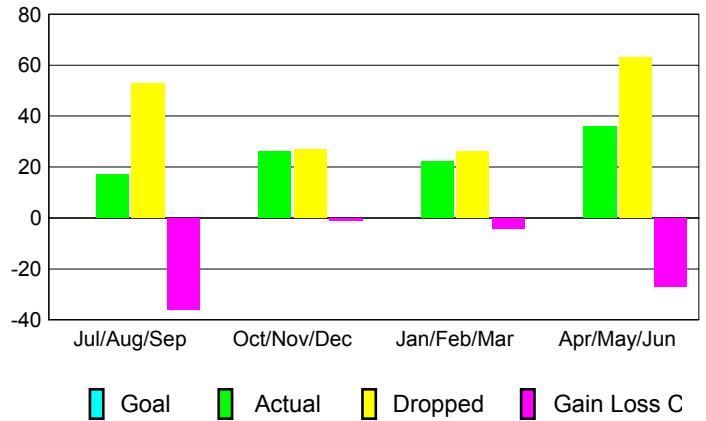

GMT: **HOWARD LEE**

Location: **ENGLAND**

GMT CA: **4**

CLUBS

Month	New Club Goal	Actual New Clubs	Actual Dropped Clubs	Gain/Loss of Clubs
2012-2013				
Jul/Aug/Sep	0	0	2	-2
Oct/Nov/Dec	0	0	0	0
Jan/Feb/Mar	0	0	0	0
Apr/May/June	0	1	0	1
Totals	0	1	2	-1

Club Results 2012-2013

Goal, New, Dropped, Gain/Loss

MEMBERSHIP

Month	Net Memb Goal	Actual New Memb	Actual Dropped Memb	Gain/Loss of Memb
2012-2013				
Jul/Aug/Sep	0	17	53	-36
Oct/Nov/Dec	0	26	27	-1
Jan/Feb/Mar	0	22	26	-4
Apr/May/June	0	36	63	-27
Totals	0	101	169	-68

Membership Results 2012-2013

Goal, New, Dropped, Gain/Loss

YTD Status Quo Clubs 2012-2013

Status Quo Clubs Compared to Status Quo Members

Gender Comparison 2012-2013

Club Gain/Loss 2012-2013

Membership Gain/Loss 2012-2013