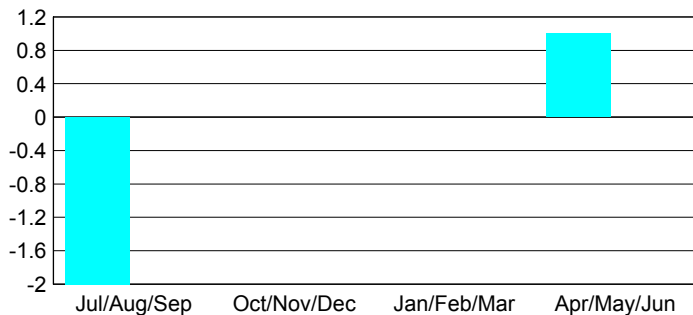

Club Results 2012-2013

Goal, New, Dropped, Gain/Loss

MEMBERSHIP

Month	Net Memb Goal	Actual New Memb	Actual Dropped Memb	Gain/Loss of Memb
2012-2013				
Jul/Aug/Sep	0	17	53	-36
Oct/Nov/Dec	0	26	27	-1
Jan/Feb/Mar	0	22	26	-4
Apr/May/June	0	36	63	-27
Totals	0	101	169	-68

Membership Results 2012-2013

Goal, New, Dropped, Gain/Loss

YTD Status Quo Clubs 2012-2013

Status Quo Clubs Compared to Status Quo Members

Gender Comparison 2012-2013

Club Gain/Loss 2012-2013

Membership Gain/Loss 2012-2013