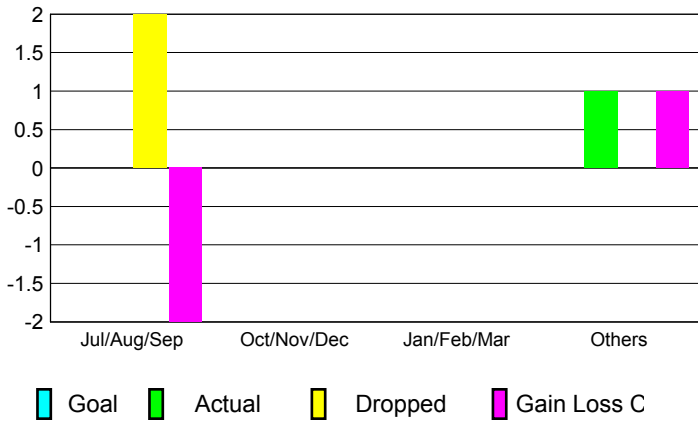

GMT: **HOWARD LEE**

Location: **ENGLAND**

GMT CA: **4**

CLUBS

Month	New Club Goal	Actual New Clubs	Actual Dropped Clubs	Gain/Loss of Clubs
2012-2013				
Jul/Aug/Sep	0	0	2	-2
Oct/Nov/Dec	0	0	0	0
Jan/Feb/Mar	0	0	0	0
Apr/May/June	0	1	0	1
Totals	0	1	2	-1

Club Results 2012-2013

Goal, New, Dropped, Gain/Loss

MEMBERSHIP

Month	Net Memb Goal	Actual New Memb	Actual Dropped Memb	Gain/Loss of Memb
2012-2013				
Jul/Aug/Sep	0	17	53	-36
Oct/Nov/Dec	0	26	27	-1
Jan/Feb/Mar	0	22	26	-4
Apr/May/June	0	36	63	-27
Totals	0	101	169	-68